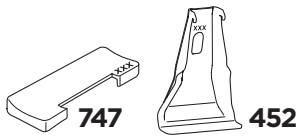

1

Kit 145249

MAZDA 6, 4-dr Sedan, 13-

ISO 11154-E

1 KIT

+ 7 kg = Max: 75 kg
15,4 lbs = / 165 lbs

Max 130 km/h
80 Mph

80 km/h
50 Mph

2 FOOT PACK

1

x4

Evo

Edge

2

x4

3

x4