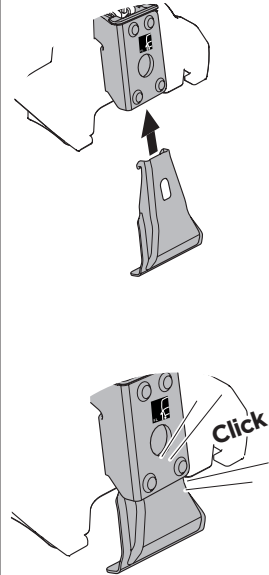

x4

THULE WingBar Evo	THULE WingBar Edge	THULE WingBar	THULE SquareBar Evo	Evo X (scale)	Edge X (scale)
MAZDA 6, 4-dr Sedan, 13-				47,0	C

THULE ProBar Evo	THULE SlideBar Evo	X (mm/inch)		
MAZDA 6, 4-dr Sedan, 13-		1121 mm / 44 1/8"		