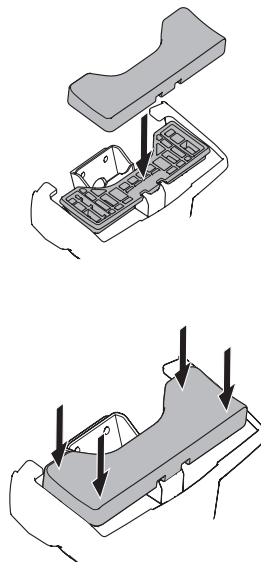

2 FOOT PACK

1

x4

Evo

Edge

2

x4

3

x4

THULE WingBar Evo	THULE WingBar Edge	THULE WingBar	THULE SquareBar Evo	Evo X (scale)	Edge X (scale)
MAZDA 6, 4-dr Sedan, 13-				47,0	C

THULE ProBar Evo	THULE SlideBar Evo	X (mm/inch)		
MAZDA 6, 4-dr Sedan, 13-		1121 mm / 44 1/8"		

THULE WingBar Evo	THULE WingBar Edge	THULE WingBar	THULE SquareBar Evo	Evo Y (scale)	Edge Y (scale)
MAZDA 6, 4-dr Sedan, 13-				42,0	M

THULE ProBar Evo	THULE SlideBar Evo	Y (mm/inch)		
MAZDA 6, 4-dr Sedan, 13-		1071 mm / 42 1/8"		