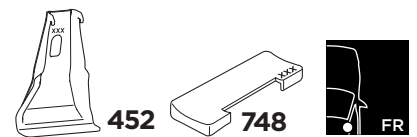

1

Kit 145249

MAZDA 6, 4-dr Sedan, 13-

ISO 11154-E

1 KIT

+ 7 kg = Max: 75 kg
15,4 lbs = / 165 lbs

Max 130 km/h
80 Mph

80 km/h
50 Mph

2 FOOT PACK

1

x4

Evo

Edge

2

x4

3

x4