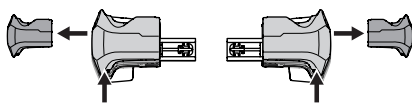

1

Kit 145249

MAZDA 6, 4-dr Sedan, 13-

ISO 11154-E

1 KIT

+ 7 kg = Max: 75 kg
15,4 lbs = / 165 lbs

Max 130 km/h
80 Mph

80 km/h
50 Mph

2 FOOT PACK

1

x4

Evo

Edge

2

x4

3

x4

THULE WingBar Evo	THULE WingBar Edge	THULE WingBar	THULE SquareBar Evo	Evo X (scale)	Edge X (scale)
MAZDA 6, 4-dr Sedan, 13-				47,0	C

THULE ProBar Evo	THULE SlideBar Evo	X (mm/inch)		
MAZDA 6, 4-dr Sedan, 13-		1121 mm / 44 1/8"		